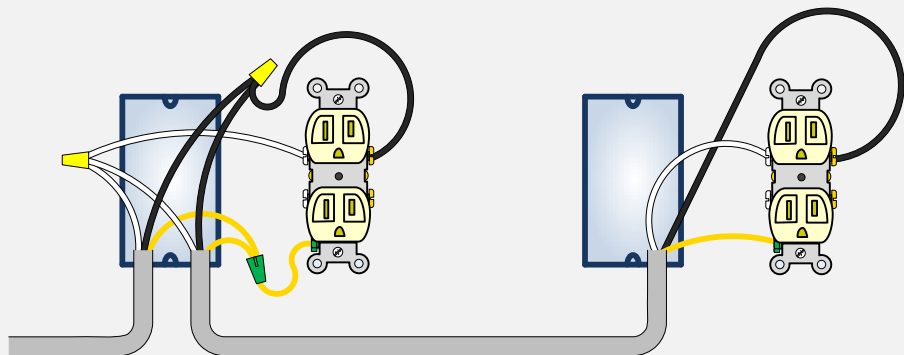

Wall Outlets

POWER SOURCE
2-Wire Romex with Ground
(i.e. 12-2)

© www.BuildMyOwnCabin.com

2-Wire Romex
with Ground
(i.e. 12-2)